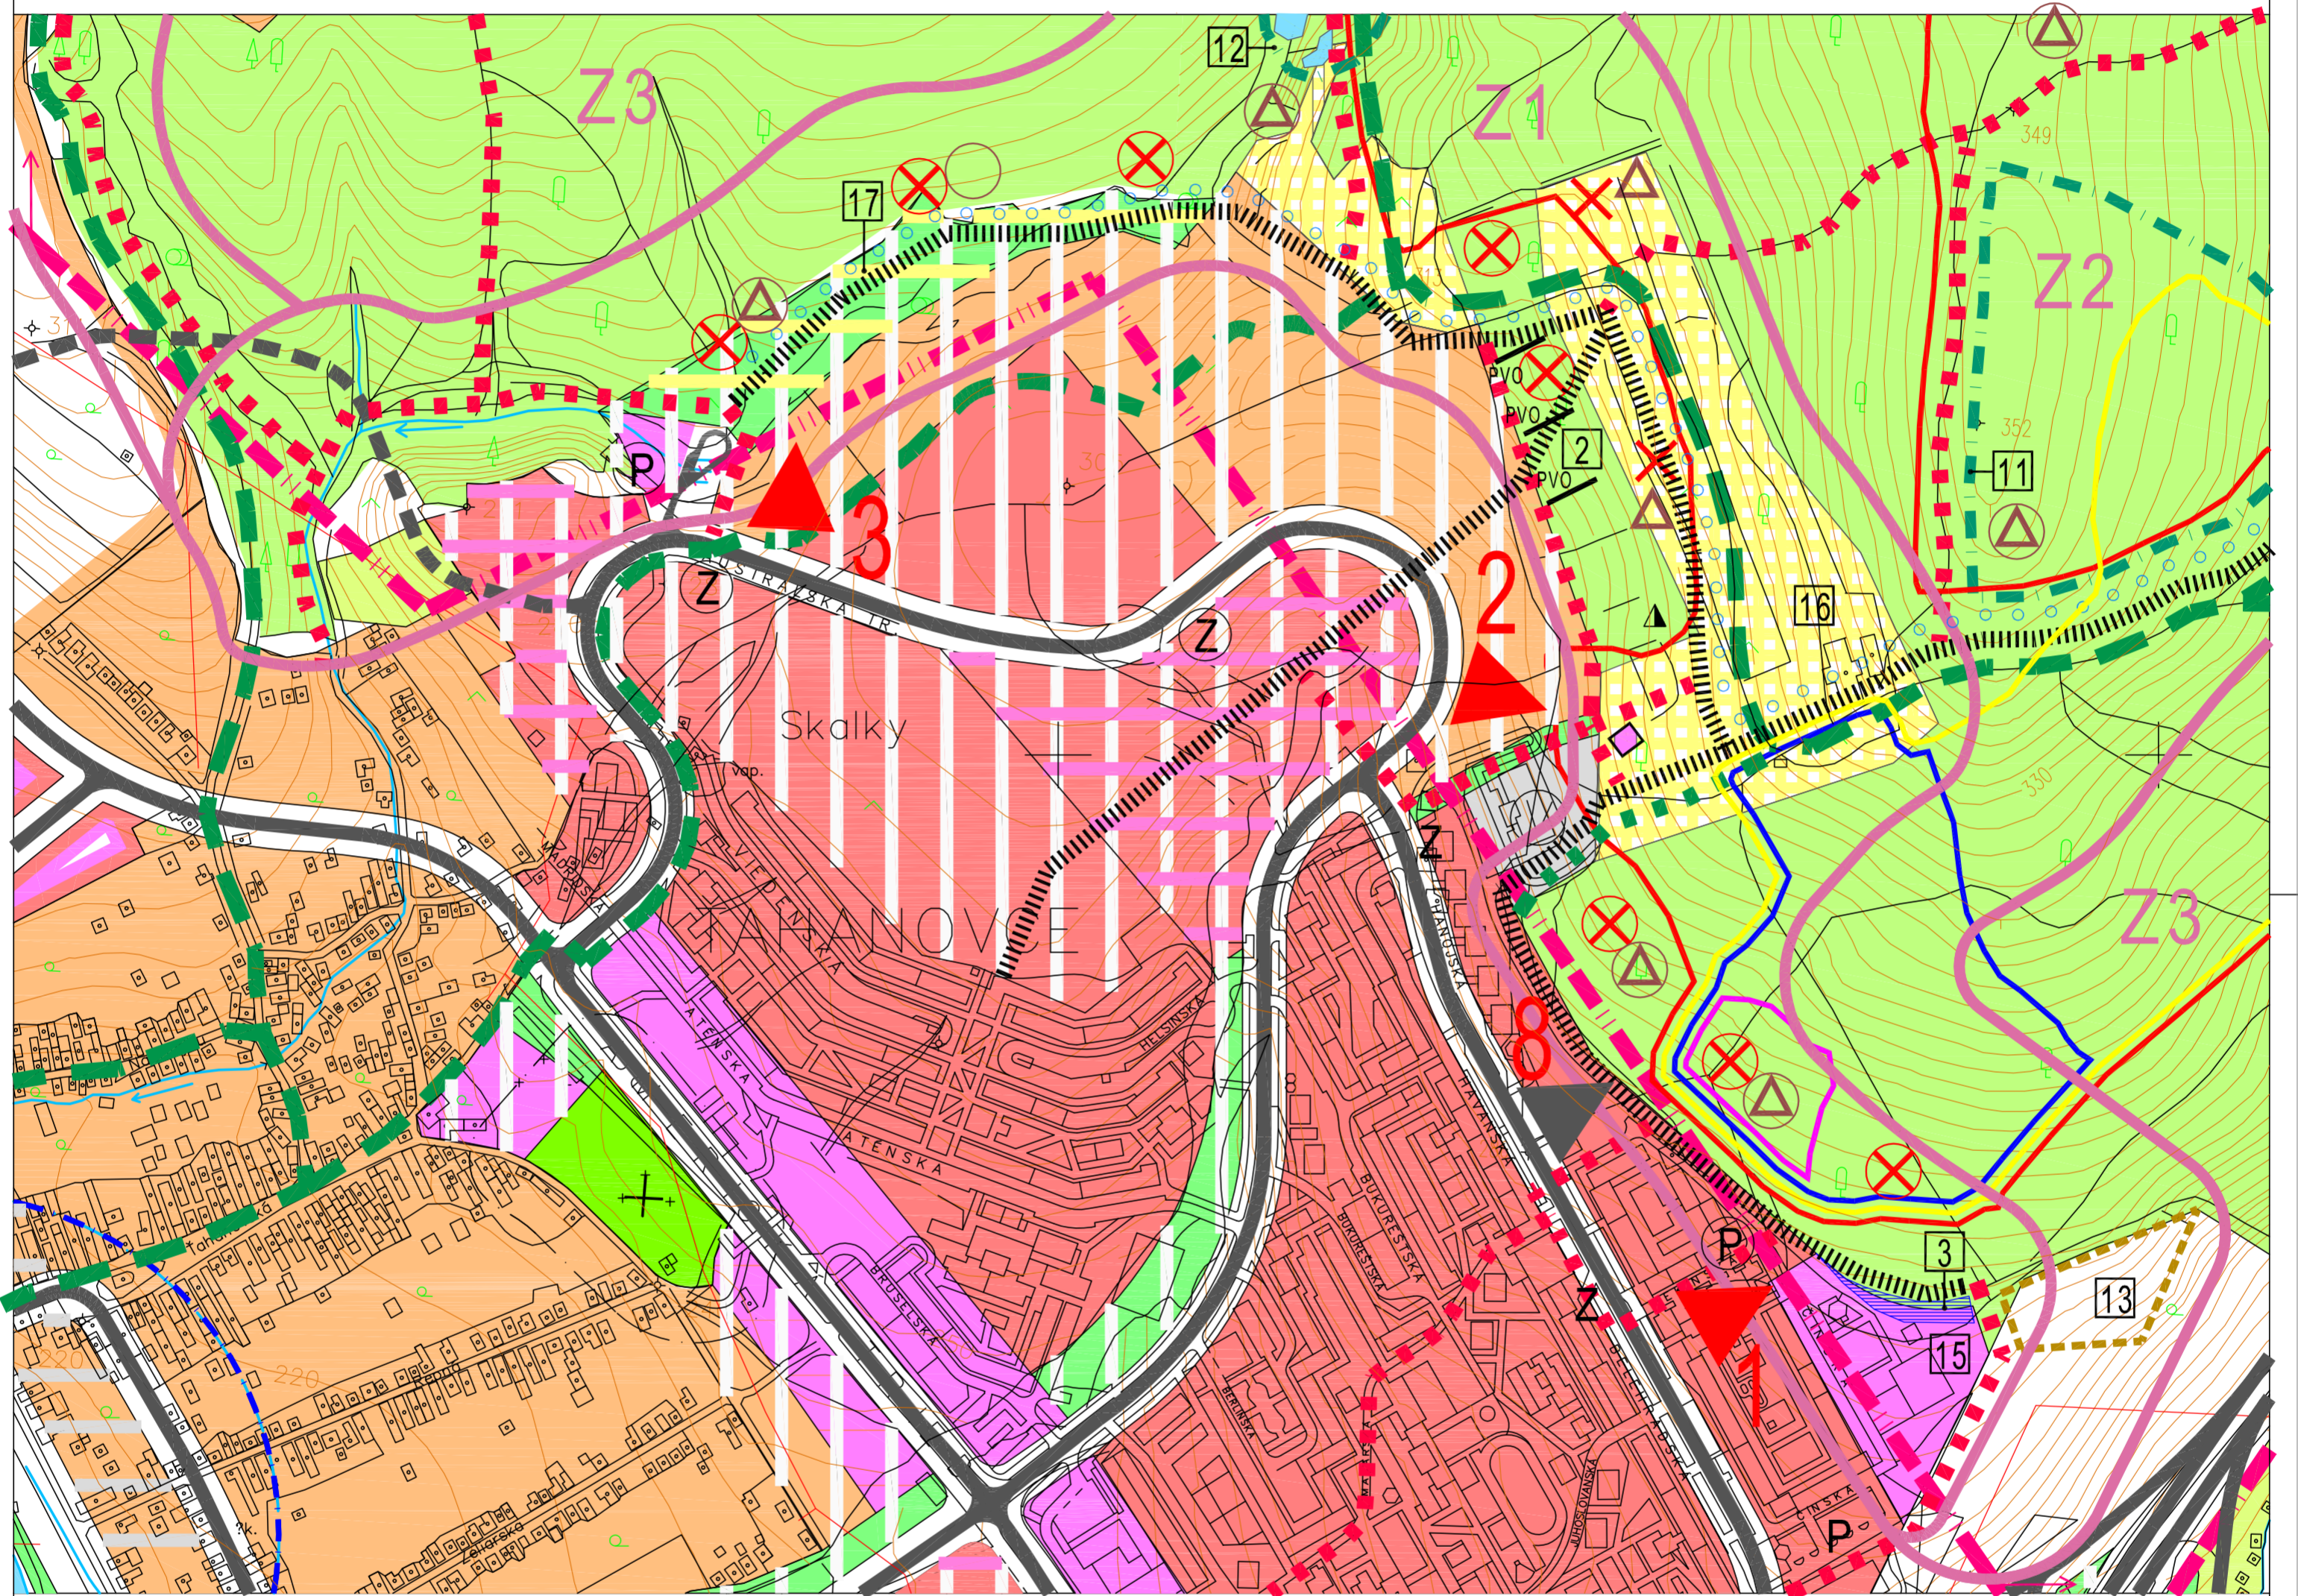

PRÍMESTSKÝ PARK KOŠICE MOŇOK

KOMPLEXNÝ NÁVRH UŽŠIEHO ÚZEMIA

MIERKA 1:5 000

OVEROVACIA ŠTÚDIA

LEGENDA / LEGEND

STAV STATUS	NÁVRH OŠ DRAFT	STAV STATUS	NÁVRH OŠ DRAFT	NÁVRH OPN	VÝHLAD HSA PERSPECTIVE
[Red dashed line]	[Red dashed line]	[Red solid line]	[Red solid line]	[Red solid line]	[Red solid line]
[Green dashed line]	[Green dashed line]	[Orange solid line]	[Orange solid line]	[Orange solid line]	[Orange solid line]
[Red dotted line]	[Red dotted line]	[Purple solid line]	[Purple solid line]	[Purple solid line]	[Purple solid line]
[Blue dashed line]	[Blue dashed line]	[Yellow solid line]	[Yellow solid line]	[Yellow solid line]	[Yellow solid line]
[Black dashed line]	[Black dashed line]	[Green solid line]	[Green solid line]	[Green solid line]	[Green solid line]
[Red X]	[Red X]	[Grey solid line]	[Grey solid line]	[Grey solid line]	[Grey solid line]
[Red triangle]	[Red triangle]	[V symbol]	[V symbol]	[V symbol]	[V symbol]
[P symbol]	[P symbol]	[PVO symbol]	[PVO symbol]	[PVO symbol]	[PVO symbol]
[Z symbol]	[Z symbol]	[Green +]	[Green +]	[Green +]	[Green +]
[Blue dashed line]	[Blue dashed line]	[Green q]	[Green q]	[Green q]	[Green q]
[Blue solid line]	[Blue solid line]	[Green solid line]	[Green solid line]	[Green solid line]	[Green solid line]
[Blue solid line]	[Blue solid line]	[Pink Z1]	[Pink Z1]	[Pink Z1]	[Pink Z1]
[Blue solid line]	[Blue solid line]	[Pink Z2]	[Pink Z2]	[Pink Z2]	[Pink Z2]
[Blue solid line]	[Blue solid line]	[Pink Z3]	[Pink Z3]	[Pink Z3]	[Pink Z3]